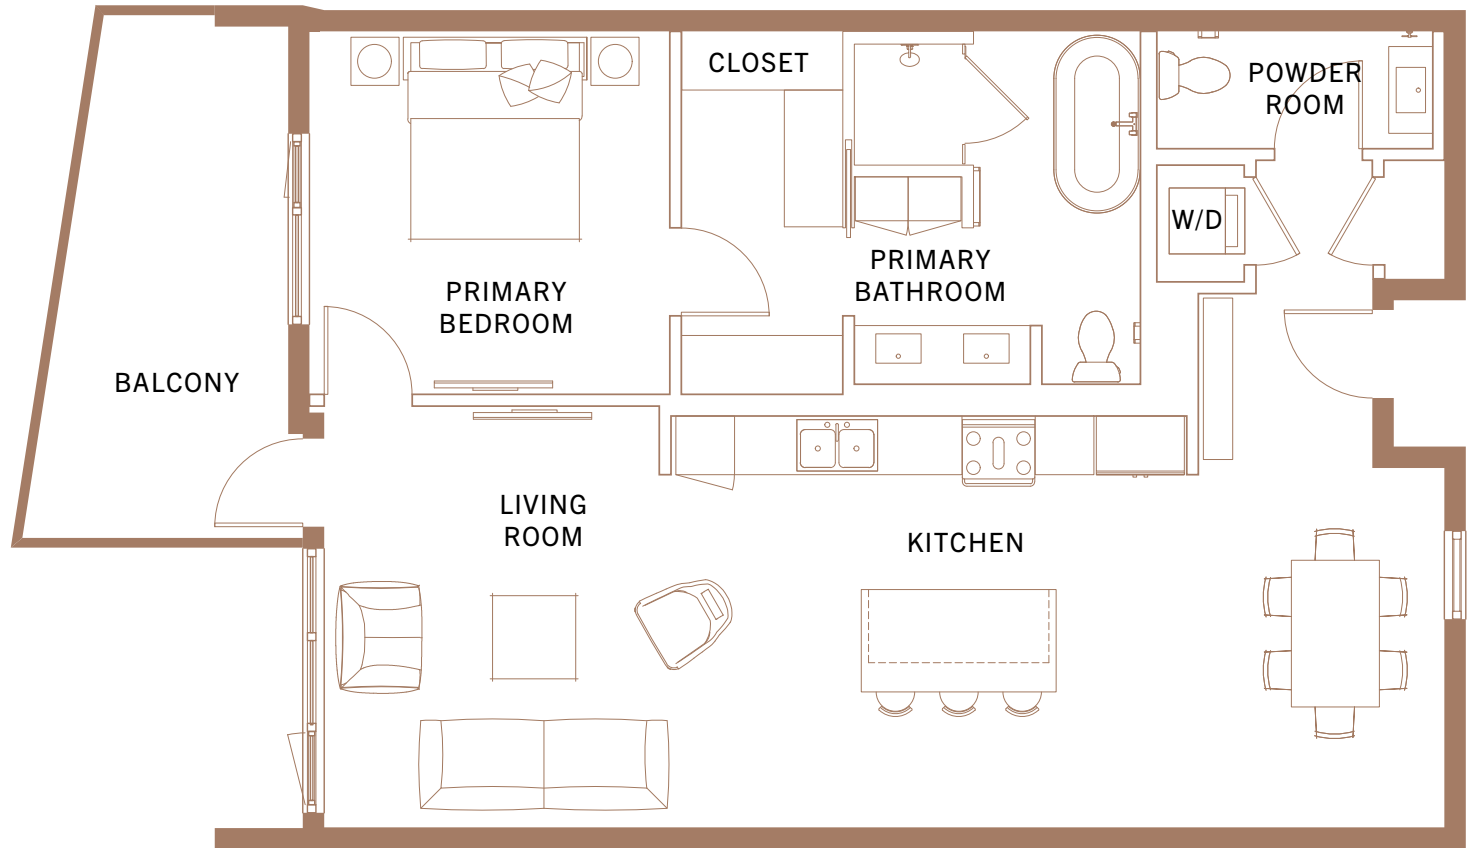

Residence

A3

LEVELS 4-5

1 BEDROOM

1.5 BATHS

1,097 SQ FT

NINE
THOUSAND
ONE

NINETHOUSANDONE.COM
INFO@NINETHOUSANDONE.COM
9001 SANTA MONICA BLVD | WEST HOLLYWOOD, CA 90069