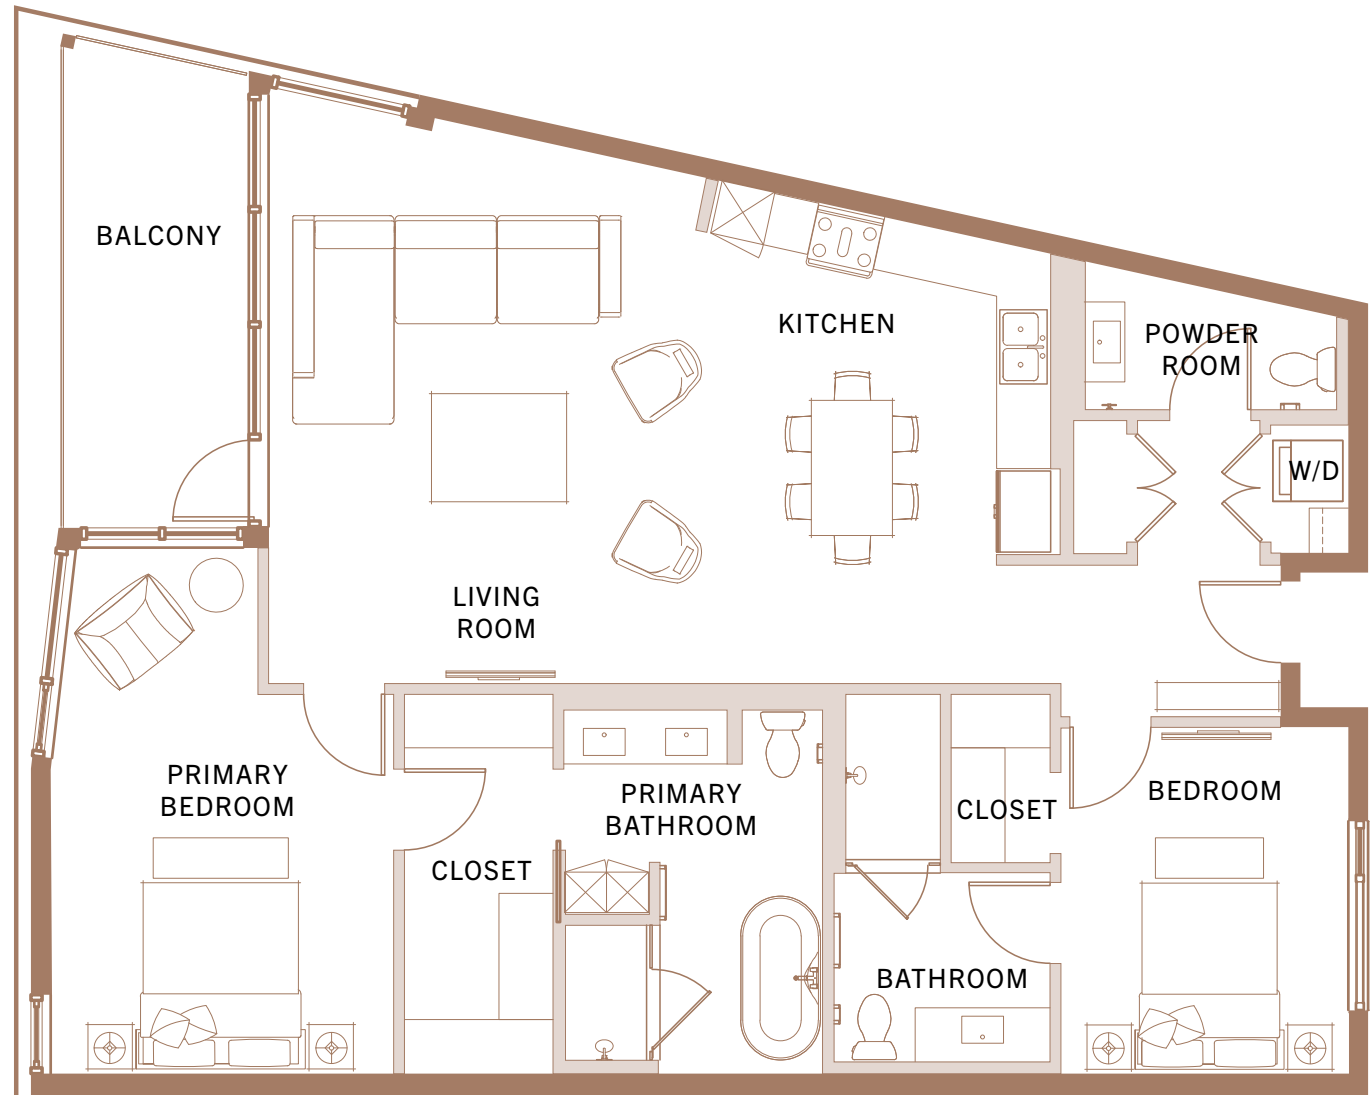

Residence

# B1

LEVELS 2-5

2 BEDROOM

2.5 BATHS

1,518 SQ FT

NINE  
THOUSAND  
ONE

NINETHOUSANDONE.COM  
INFO@NINETHOUSANDONE.COM  
9001 SANTA MONICA BLVD | WEST HOLLYWOOD, CA 90069

All dimensions are approximate and subject to normal construction variances and tolerances. Plans and dimensions may contain minor variances from floor to floor.