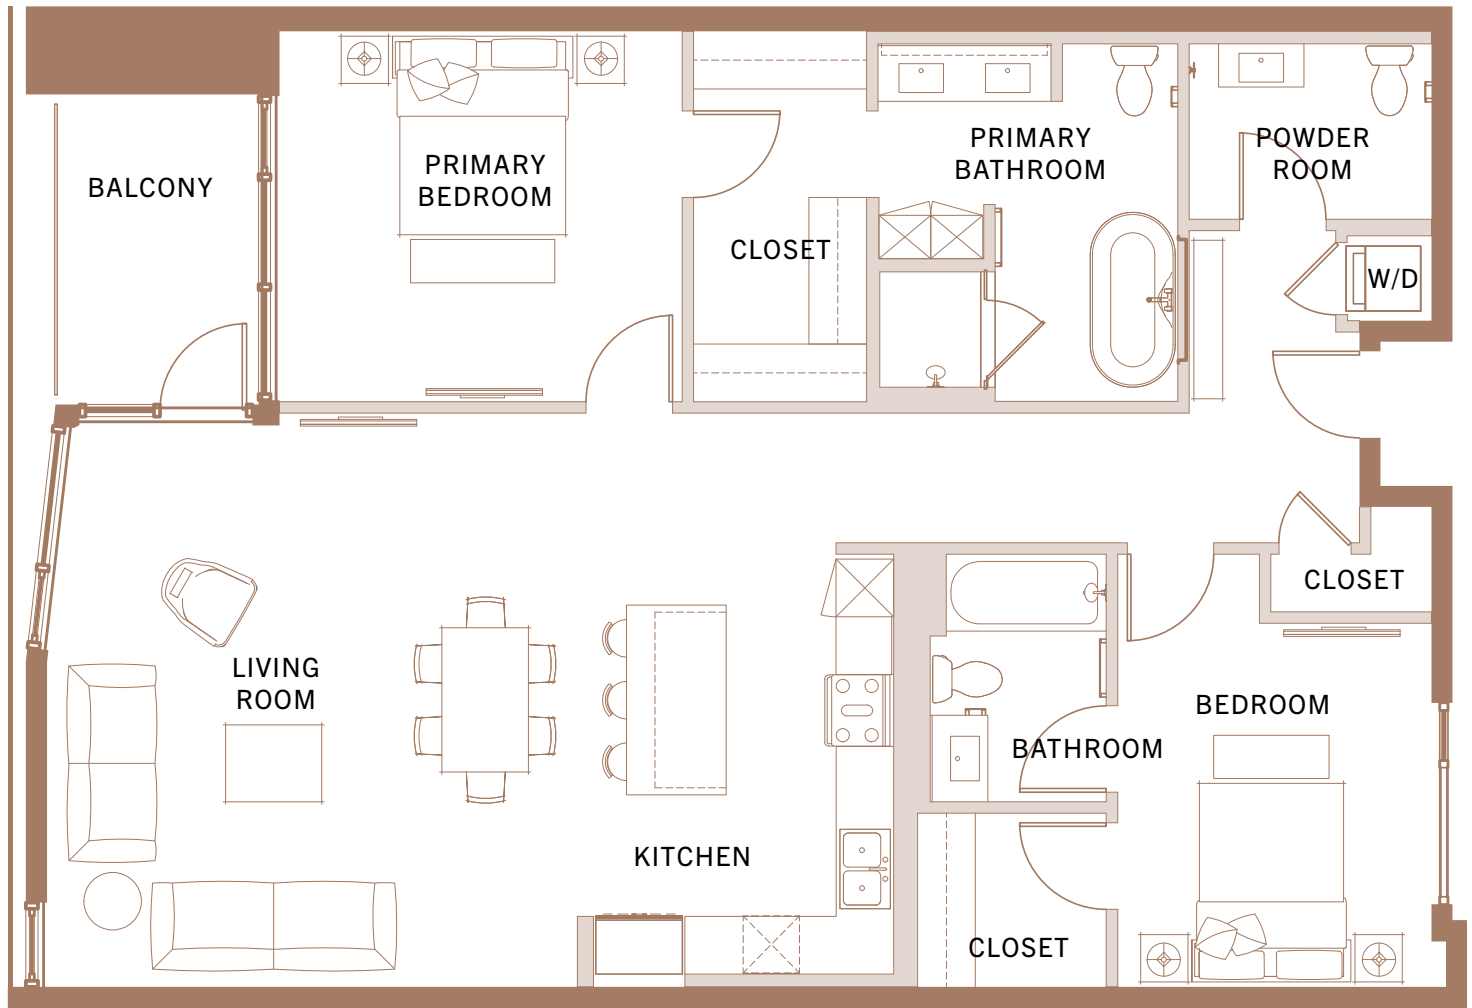

Residence

B2

LEVELS 2-5

2 BEDROOM

2.5 BATHS

1,548 SQ FT

NINE
THOUSAND
ONE

NINETHOUSANDONE.COM
INFO@NINETHOUSANDONE.COM
9001 SANTA MONICA BLVD | WEST HOLLYWOOD, CA 90069