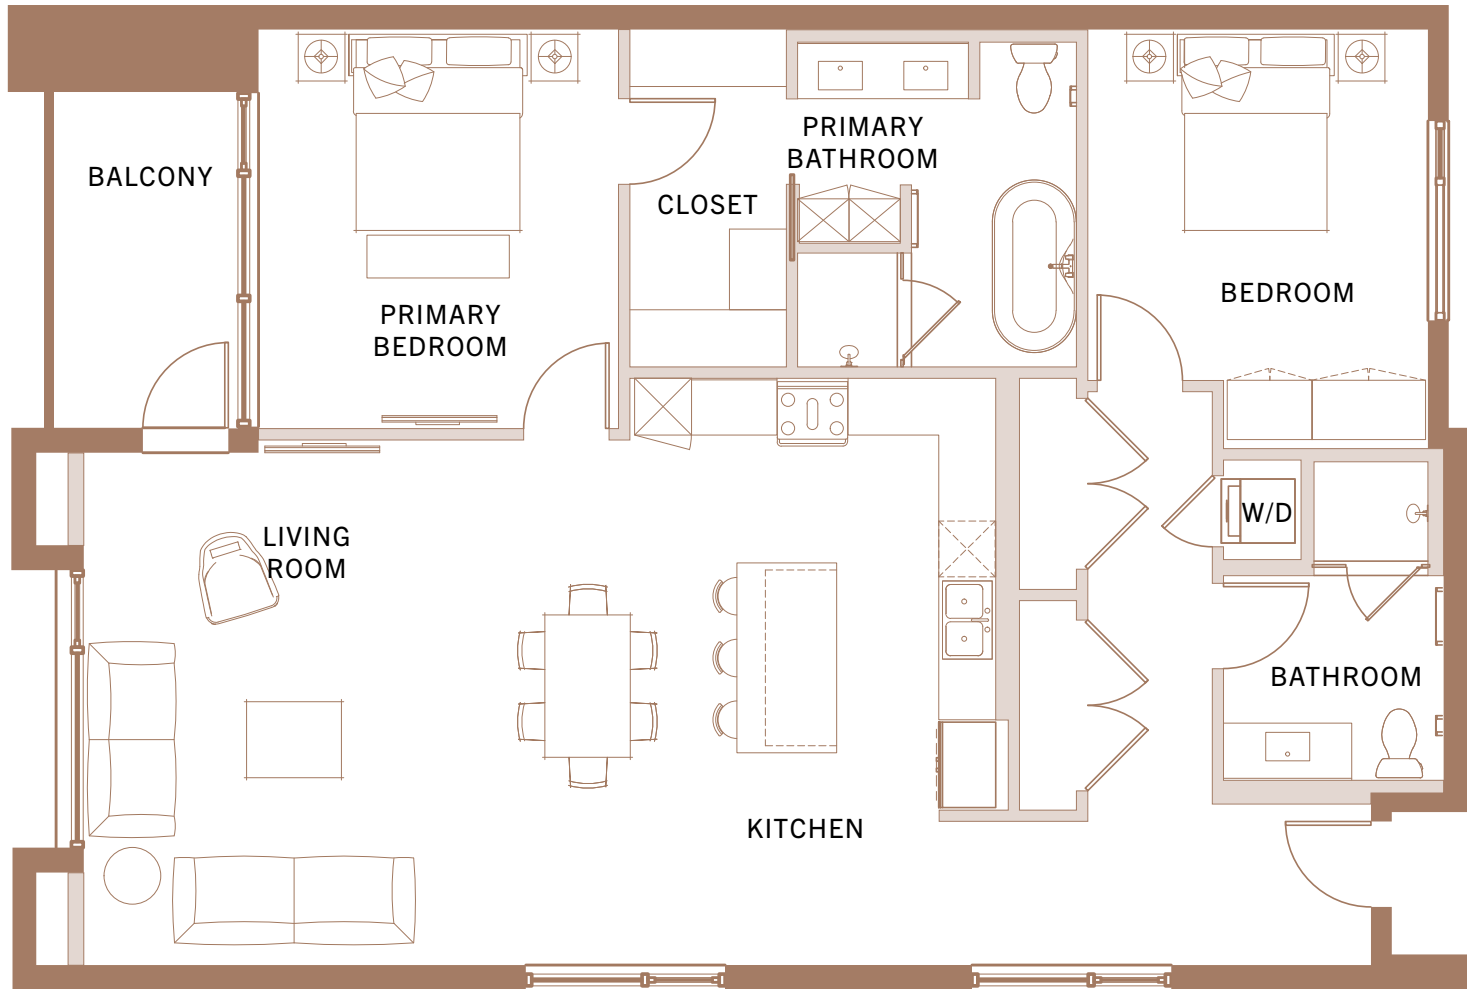

Residence

B3

LEVELS 3-5

2 BEDROOM

2 BATHS

1,561 SQ FT

NINE
THOUSAND
ONE

NINETHOUSANDONE.COM
INFO@NINETHOUSANDONE.COM
9001 SANTA MONICA BLVD | WEST HOLLYWOOD, CA 90069