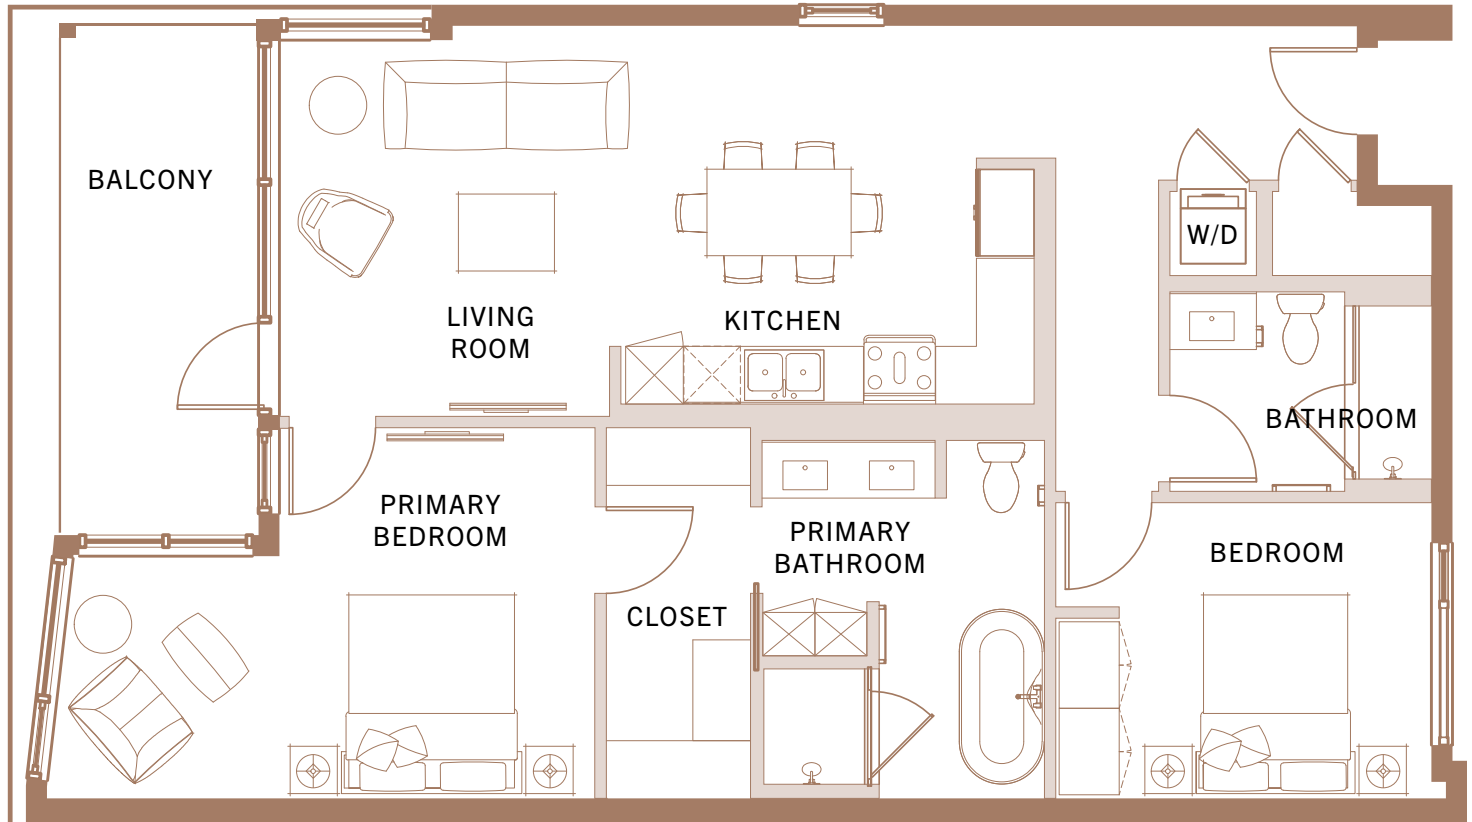

Residence

# B4

LEVELS 2-5

2 BEDROOM

2 BATHS

1,198 SQ FT

NINE  
THOUSAND  
ONE

NINETHOUSANDONE.COM  
INFO@NINETHOUSANDONE.COM  
9001 SANTA MONICA BLVD | WEST HOLLYWOOD, CA 90069