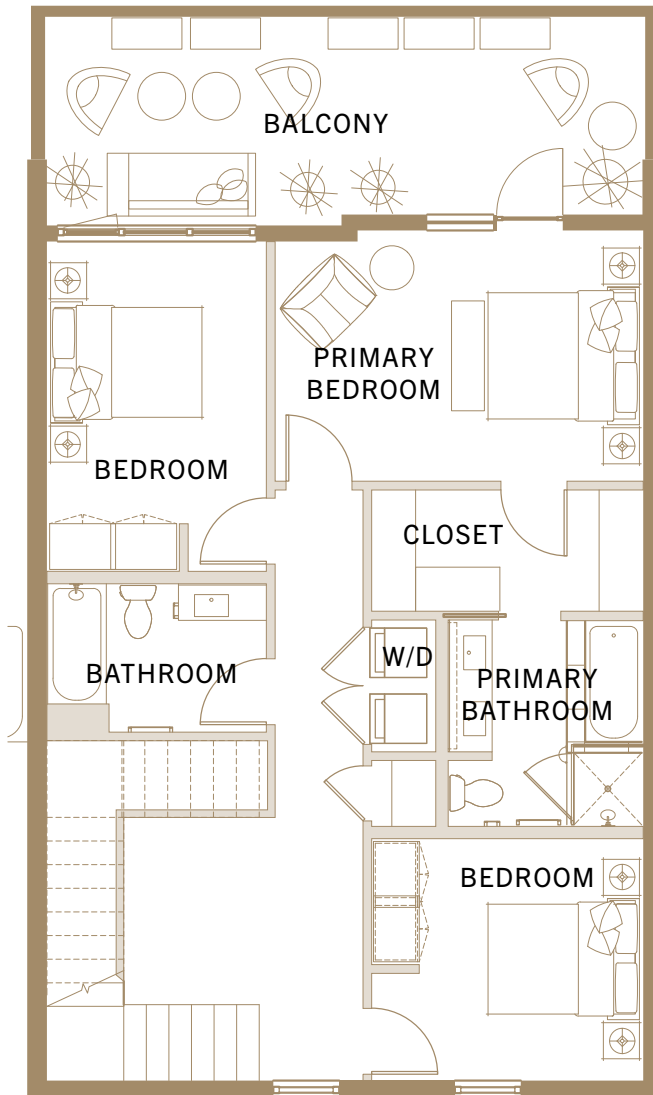

Residence

TH

LEVELS 2-3

3 BEDROOM

2.5 BATHS

2,057 SQ FT

Lower Level

Upper Level