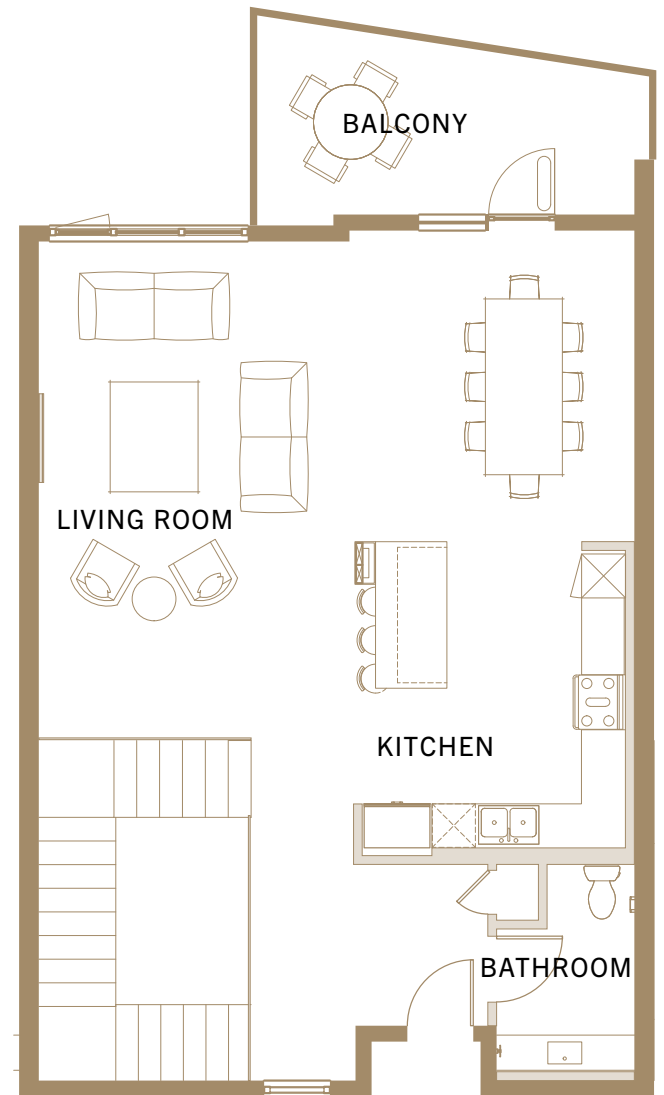

Residence

TH

LEVELS 2-3

3 BEDROOM

2.5 BATHS

2,057 SQ FT

Lower Level

Upper Level