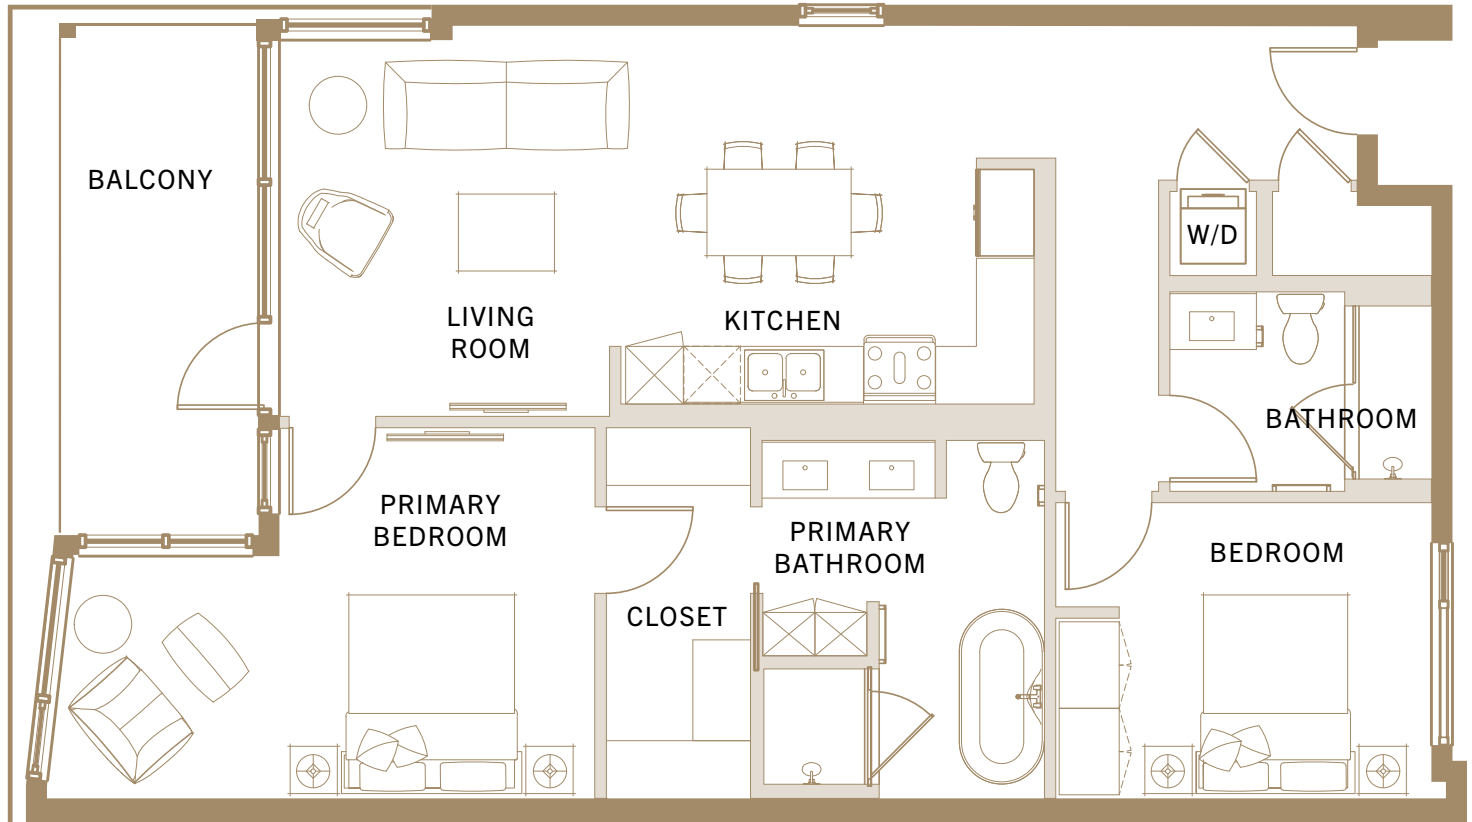

Residence

B4

LEVELS 2-5

2 BEDROOM

2 BATHS

1,198 SQ FT

NINE
THOUSAND
ONE

NINETHOUSANDONE.COM
INFO@NINETHOUSANDONE.COM
9001 SANTA MONICA BLVD | WEST HOLLYWOOD, CA 90069